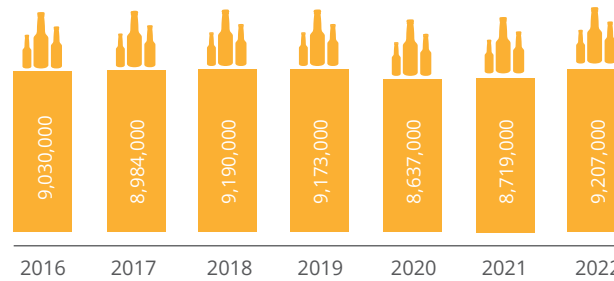

KEY FIGURES 2022

AUSTRIA

PRODUCTION

(HECTOLITRES)

Austrian definitions meet the customs code definition

CONSUMPTION

(HECTOLITRES)

Austrian definitions meet the customs code definition

EXPORTS

(HECTOLITRES)

IMPORTS

(HECTOLITRES)

CONSUMPTION ON-TRADE VS OFF-TRADE

24% | 76%

CONSUMPTION PER CAPITA

102 LITRES / YEAR