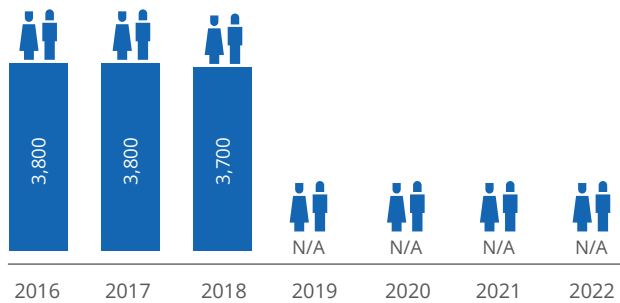

EXPORTS

(HECTOLITRES)

IMPORTS

(HECTOLITRES)

CONSUMPTION ON-TRADE VS OFF-TRADE

24% | 76%

CONSUMPTION PER CAPITA

102 LITRES / YEAR