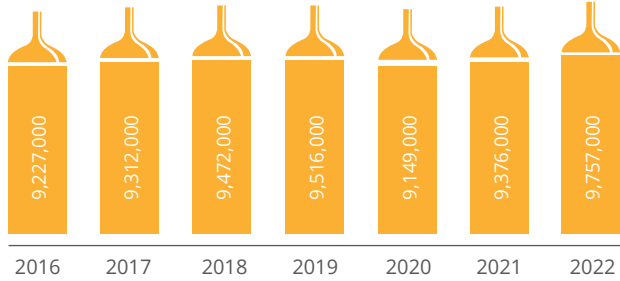

KEY FIGURES 2022

AUSTRIA

PRODUCTION

(HECTOLITRES)

Austrian definitions meet the customs code definition

CONSUMPTION

(HECTOLITRES)

Austrian definitions meet the customs code definition

EXPORTS

(HECTOLITRES)

IMPORTS

(HECTOLITRES)

CONSUMPTION ON-TRADE VS OFF-TRADE

24% | 76%

CONSUMPTION PER CAPITA

102 LITRES / YEAR