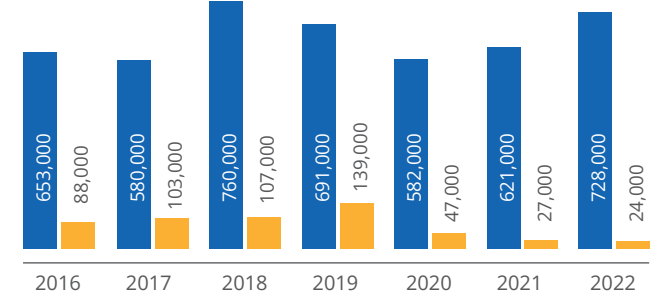

KEY FIGURES 2022

AUSTRIA

PRODUCTION

(HECTOLITRES)

Austrian definitions meet the customs code definition

CONSUMPTION

(HECTOLITRES)

Austrian definitions meet the customs code definition

EXPORTS

(HECTOLITRES)

IMPORTS

(HECTOLITRES)

CONSUMPTION ON-TRADE VS OFF-TRADE

24% | 76%

CONSUMPTION PER CAPITA

102 LITRES / YEAR