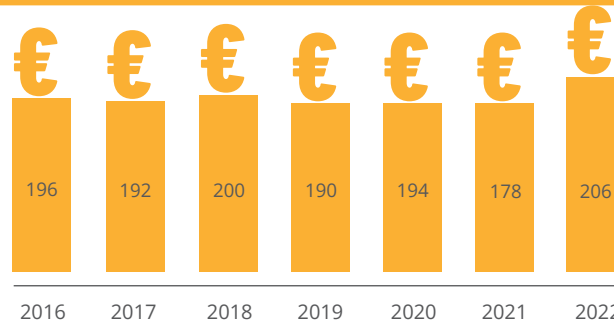

EXCISE DUTY REVENUE (MILLION €)

NUMBER OF ACTIVE BREWERIES

349