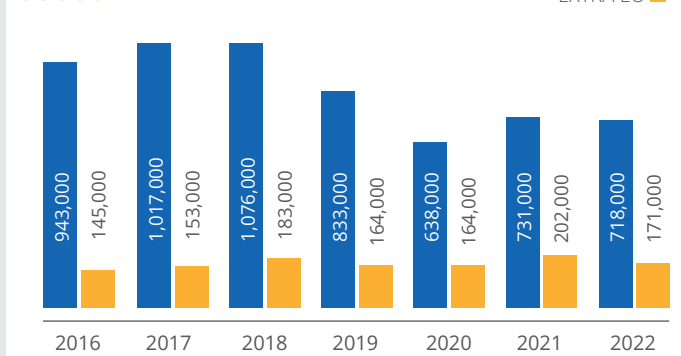

KEY FIGURES 2022

AUSTRIA

PRODUCTION

(HECTOLITRES)

Austrian definitions meet the customs code definition

CONSUMPTION

(HECTOLITRES)

Austrian definitions meet the customs code definition

EXPORTS

(HECTOLITRES)

IMPORTS

(HECTOLITRES)

CONSUMPTION ON-TRADE VS OFF-TRADE

24% | 76%

CONSUMPTION PER CAPITA

102 LITRES / YEAR