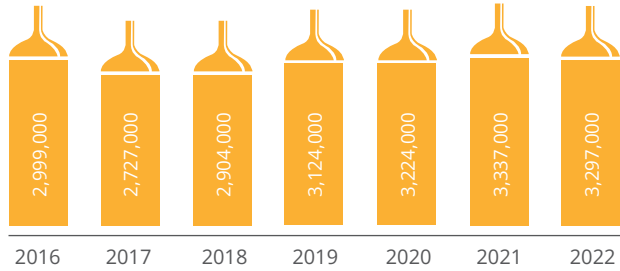

**PRODUCTION**

(HECTOLITRES)

Lithuanian definitions meet the customs code definition

**CONSUMPTION**

(HECTOLITRES)

Lithuanian definitions meet the customs code definition

 **EXPORTS** (HECTOLITRES)

INTRA EU ■  
EXTRA EU ■  
INTRA EU + EXTRA EU ■

**IMPORTS** (HECTOLITRES)

**CONSUMPTION ON-TRADE VS OFF-TRADE**  
N/A % | N/A %

**CONSUMPTION PER CAPITA**

N/A LITRES / YEAR

**DIRECT EMPLOYMENT**

**EXCISE DUTY REVENUE**  
(MILLION €)

**NUMBER OF ACTIVE BREWERIES**