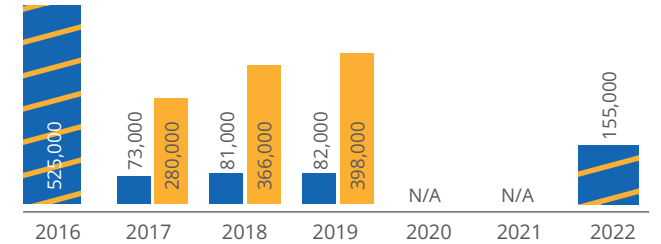

**PRODUCTION**

(HECTOLITRES)

Lithuanian definitions meet the customs code definition

**CONSUMPTION**

(HECTOLITRES)

Lithuanian definitions meet the customs code definition

 **EXPORTS** (HECTOLITRES)

INTRA EU ■  
EXTRA EU ■  
INTRA EU + EXTRA EU ■

**IMPORTS** (HECTOLITRES)

**CONSUMPTION ON-TRADE VS OFF-TRADE**  
N/A % | N/A %

**CONSUMPTION PER CAPITA**

N/A LITRES / YEAR

**DIRECT EMPLOYMENT**

**EXCISE DUTY REVENUE**  
(MILLION €)

**NUMBER OF ACTIVE BREWERIES**