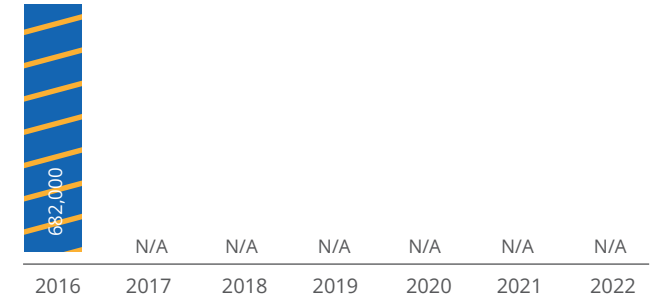

**PRODUCTION**

(HECTOLITRES)

Lithuanian definitions meet the customs code definition

**CONSUMPTION**

(HECTOLITRES)

Lithuanian definitions meet the customs code definition

 **EXPORTS** (HECTOLITRES)

INTRA EU ■  
EXTRA EU ■  
INTRA EU + EXTRA EU ■

**IMPORTS** (HECTOLITRES)

**CONSUMPTION ON-TRADE VS OFF-TRADE**  
N/A % | N/A %

**CONSUMPTION PER CAPITA**

N/A LITRES / YEAR

**DIRECT EMPLOYMENT**

**EXCISE DUTY REVENUE**  
(MILLION €)

**NUMBER OF ACTIVE BREWERIES**