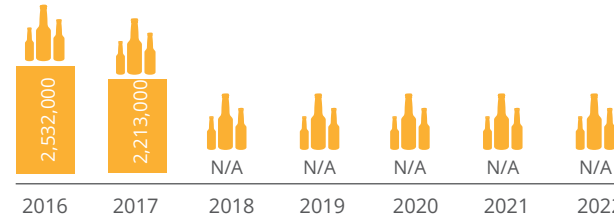

**PRODUCTION**

(HECTOLITRES)

Lithuanian definitions meet the customs code definition

**CONSUMPTION**

(HECTOLITRES)

Lithuanian definitions meet the customs code definition

 **EXPORTS** (HECTOLITRES)

INTRA EU ■  
EXTRA EU ■  
INTRA EU + EXTRA EU ■

**IMPORTS** (HECTOLITRES)

**CONSUMPTION ON-TRADE VS OFF-TRADE**  
N/A % | N/A %

**CONSUMPTION PER CAPITA**

N/A LITRES / YEAR

**DIRECT EMPLOYMENT**

**EXCISE DUTY REVENUE**  
(MILLION €)

**NUMBER OF ACTIVE BREWERIES**