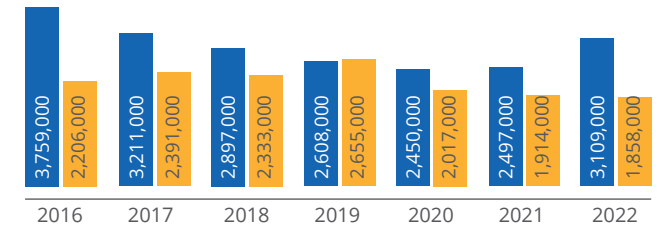

PRODUCTION

(HECTOLITRES)

UK definitions meet the customs code definition

CONSUMPTION

(HECTOLITRES)

UK definitions meet the customs code definition

EXPORTS (HECTOLITRES)

INTRA EU ■
EXTRA EU ■

IMPORTS (HECTOLITRES)

CONSUMPTION ON-TRADE VS OFF-TRADE

41% | 59%

CONSUMPTION PER CAPITA

68 LITRES / YEAR

DIRECT EMPLOYMENT

EXCISE DUTY REVENUE
(MILLION €)

NUMBER OF ACTIVE BREWERIES