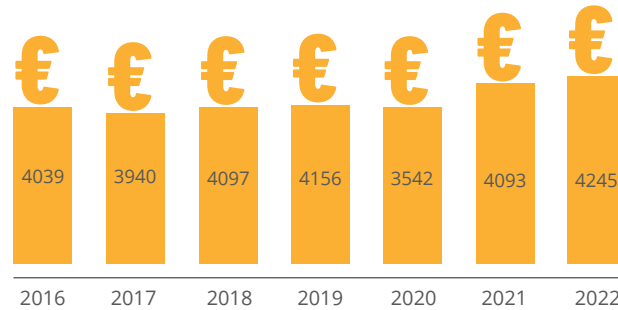

IMPORTS (HECTOLITRES)

CONSUMPTION ON-TRADE VS OFF-TRADE

41% | 59%

CONSUMPTION PER CAPITA

68 LITRES / YEAR

DIRECT EMPLOYMENT

EXCISE DUTY REVENUE
(MILLION €)

NUMBER OF ACTIVE BREWERIES