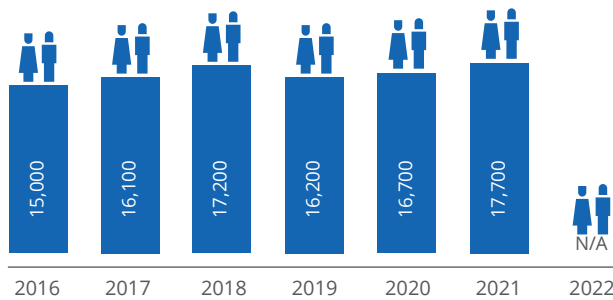

IMPORTS (HECTOLITRES)

CONSUMPTION ON-TRADE VS OFF-TRADE

41% | 59%

CONSUMPTION PER CAPITA

68 LITRES / YEAR

DIRECT EMPLOYMENT

EXCISE DUTY REVENUE
(MILLION €)

NUMBER OF ACTIVE BREWERIES