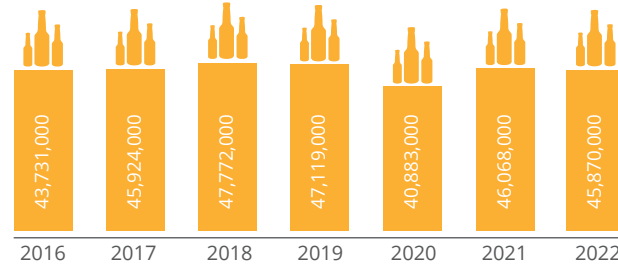

PRODUCTION

(HECTOLITRES)

UK definitions meet the customs code definition

CONSUMPTION

(HECTOLITRES)

UK definitions meet the customs code definition

EXPORTS (HECTOLITRES)

INTRA EU ■
EXTRA EU ■

IMPORTS (HECTOLITRES)

CONSUMPTION ON-TRADE VS OFF-TRADE

41% | 59%

CONSUMPTION PER CAPITA

68 LITRES / YEAR

DIRECT EMPLOYMENT

EXCISE DUTY REVENUE
(MILLION €)

NUMBER OF ACTIVE BREWERIES