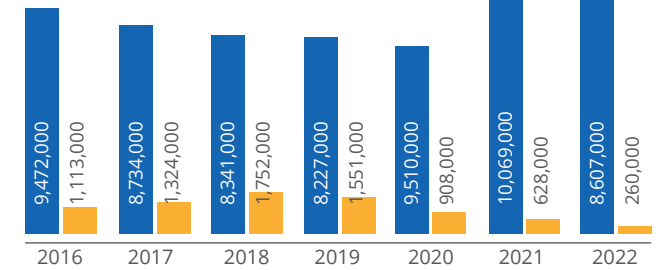

PRODUCTION

(HECTOLITRES)

UK definitions meet the customs code definition

CONSUMPTION

(HECTOLITRES)

UK definitions meet the customs code definition

EXPORTS (HECTOLITRES)

INTRA EU ■
EXTRA EU ■

IMPORTS (HECTOLITRES)

CONSUMPTION ON-TRADE VS OFF-TRADE

41% | 59%

CONSUMPTION PER CAPITA

68 LITRES / YEAR

DIRECT EMPLOYMENT

EXCISE DUTY REVENUE
(MILLION €)

NUMBER OF ACTIVE BREWERIES