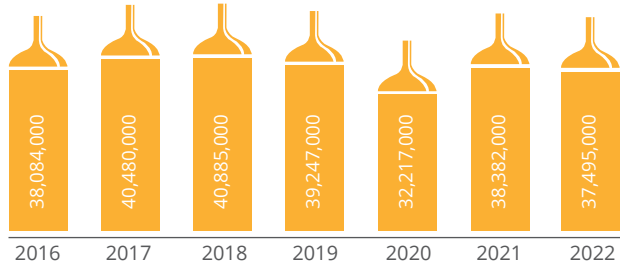

PRODUCTION

(HECTOLITRES)

UK definitions meet the customs code definition

CONSUMPTION

(HECTOLITRES)

UK definitions meet the customs code definition

EXPORTS (HECTOLITRES)

INTRA EU ■
EXTRA EU ■

IMPORTS (HECTOLITRES)

CONSUMPTION ON-TRADE VS OFF-TRADE

41% | 59%

CONSUMPTION PER CAPITA

68 LITRES / YEAR

DIRECT EMPLOYMENT

EXCISE DUTY REVENUE
(MILLION €)

NUMBER OF ACTIVE BREWERIES