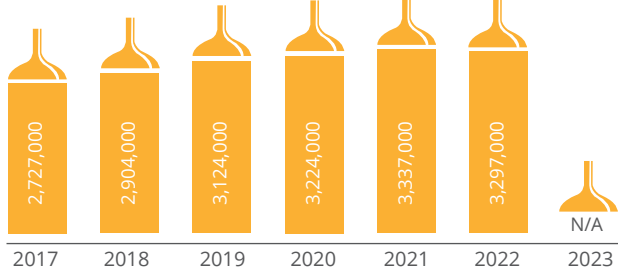

PRODUCTION

(HECTOLITRES)

Lithuanian definitions meet the customs code definition

CONSUMPTION

(HECTOLITRES)

Lithuanian definitions meet the customs code definition

 **EXPORTS** (HECTOLITRES)

INTRA EU 
EXTRA EU 
INTRA EU + EXTRA EU 

IMPORTS (HECTOLITRES)

CONSUMPTION ON-TRADE VS OFF-TRADE

N/A % | N/A %

CONSUMPTION PER CAPITA

N/A LITRES / YEAR

DIRECT EMPLOYMENT

EXCISE DUTY REVENUE
(MILLION €)

NUMBER OF ACTIVE BREWERIES