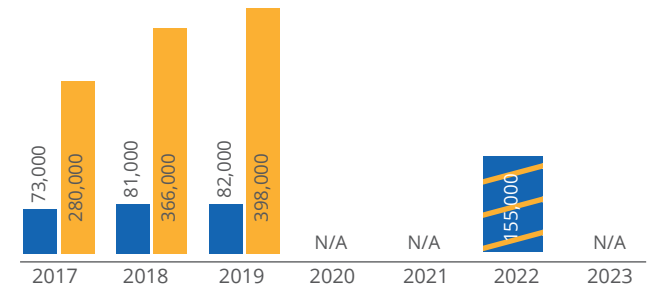

PRODUCTION

(HECTOLITRES)

Lithuanian definitions meet the customs code definition

CONSUMPTION

(HECTOLITRES)

Lithuanian definitions meet the customs code definition

 **EXPORTS** (HECTOLITRES)

INTRA EU 
EXTRA EU 
INTRA EU + EXTRA EU 

IMPORTS (HECTOLITRES)

CONSUMPTION ON-TRADE VS OFF-TRADE

N/A % | N/A %

CONSUMPTION PER CAPITA

N/A LITRES / YEAR

DIRECT EMPLOYMENT

EXCISE DUTY REVENUE
(MILLION €)

NUMBER OF ACTIVE BREWERIES