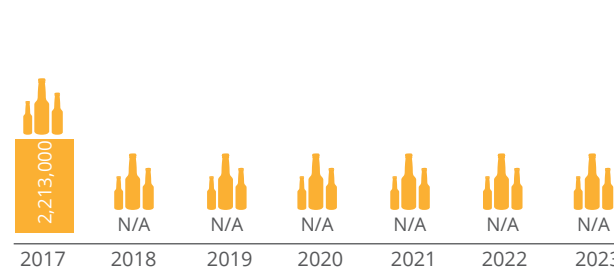

PRODUCTION

(HECTOLITRES)

Lithuanian definitions meet the customs code definition

CONSUMPTION

(HECTOLITRES)

Lithuanian definitions meet the customs code definition

 **EXPORTS** (HECTOLITRES)

INTRA EU 
EXTRA EU 
INTRA EU + EXTRA EU 

IMPORTS (HECTOLITRES)

CONSUMPTION ON-TRADE VS OFF-TRADE

N/A % | N/A %

CONSUMPTION PER CAPITA

N/A LITRES / YEAR

DIRECT EMPLOYMENT

EXCISE DUTY REVENUE
(MILLION €)

NUMBER OF ACTIVE BREWERIES