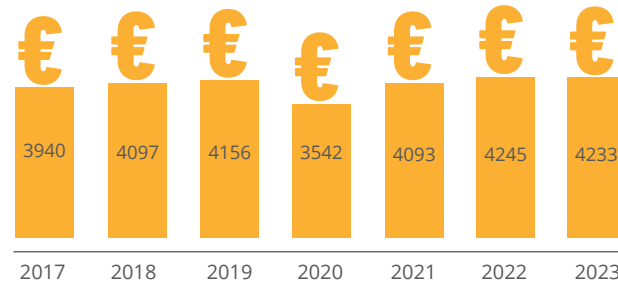

CONSUMPTION ON-TRADE VS OFF-TRADE

42% | 58%

CONSUMPTION PER CAPITA

66 LITRES / YEAR

DIRECT EMPLOYMENT

EXCISE DUTY REVENUE (MILLION €)

IMPORTS (HECTOLITRES)

NUMBER OF ACTIVE BREWERIES