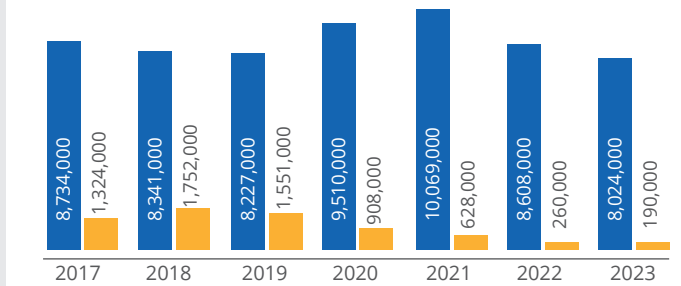

CONSUMPTION ON-TRADE VS OFF-TRADE

42% | 58%

CONSUMPTION PER CAPITA

66 LITRES / YEAR

DIRECT EMPLOYMENT

EXCISE DUTY REVENUE (MILLION €)

IMPORTS (HECTOLITRES)

NUMBER OF ACTIVE BREWERIES