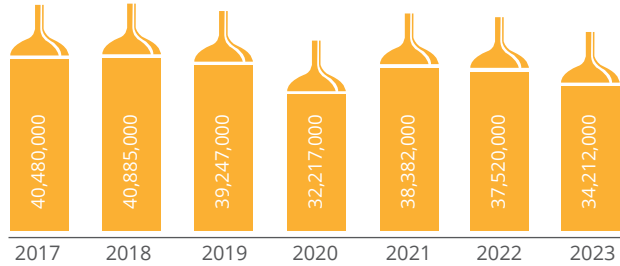

PRODUCTION

(HECTOLITRES)

UK definitions meet the customs code definition

CONSUMPTION

(HECTOLITRES)

UK definitions meet the customs code definition

EXPORTS (HECTOLITRES)

INTRA EU
EXTRA EU

CONSUMPTION ON-TRADE VS OFF-TRADE

42% | 58%

CONSUMPTION PER CAPITA

66 LITRES / YEAR

DIRECT EMPLOYMENT

EXCISE DUTY REVENUE (MILLION €)

IMPORTS (HECTOLITRES)

NUMBER OF ACTIVE BREWERIES