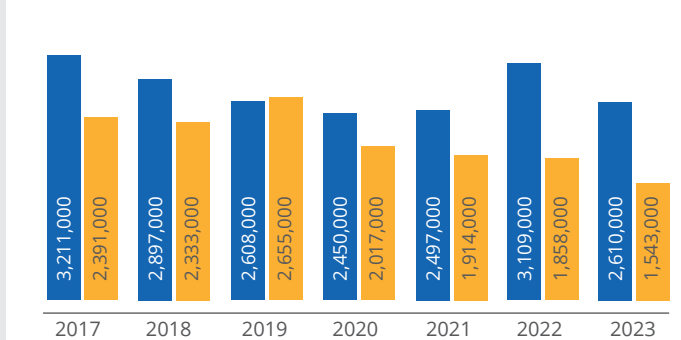

PRODUCTION

(HECTOLITRES)

UK definitions meet the customs code definition

CONSUMPTION

(HECTOLITRES)

UK definitions meet the customs code definition

EXPORTS (HECTOLITRES)

INTRA EU
EXTRA EU

CONSUMPTION ON-TRADE VS OFF-TRADE

42% | 58%

CONSUMPTION PER CAPITA

66 LITRES / YEAR

DIRECT EMPLOYMENT

EXCISE DUTY REVENUE (MILLION €)

IMPORTS (HECTOLITRES)

NUMBER OF ACTIVE BREWERIES