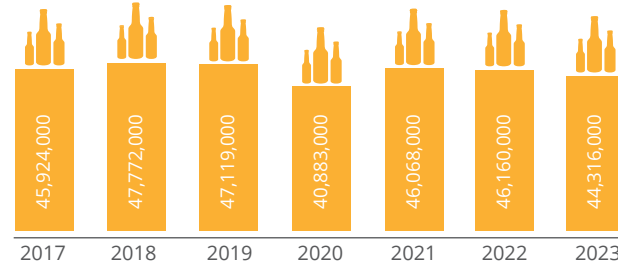

PRODUCTION

(HECTOLITRES)

UK definitions meet the customs code definition

CONSUMPTION

(HECTOLITRES)

UK definitions meet the customs code definition

EXPORTS (HECTOLITRES)

INTRA EU
EXTRA EU

CONSUMPTION ON-TRADE VS OFF-TRADE

42% | 58%

CONSUMPTION PER CAPITA

66 LITRES / YEAR

DIRECT EMPLOYMENT

EXCISE DUTY REVENUE (MILLION €)

IMPORTS (HECTOLITRES)

NUMBER OF ACTIVE BREWERIES