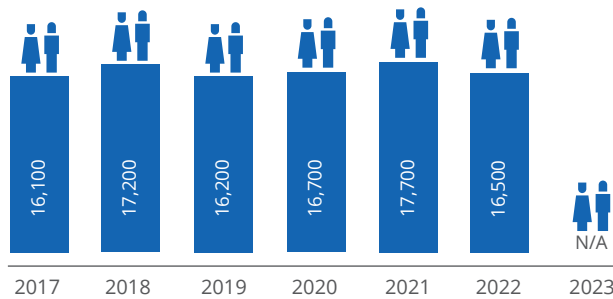

PRODUCTION

(HECTOLITRES)

UK definitions meet the customs code definition

CONSUMPTION

(HECTOLITRES)

UK definitions meet the customs code definition

EXPORTS (HECTOLITRES)

INTRA EU
EXTRA EU

CONSUMPTION ON-TRADE VS OFF-TRADE

42% | 58%

CONSUMPTION PER CAPITA

66 LITRES / YEAR

DIRECT EMPLOYMENT

EXCISE DUTY REVENUE (MILLION €)

IMPORTS (HECTOLITRES)

NUMBER OF ACTIVE BREWERIES